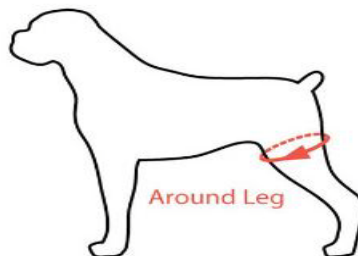

Size Chart for The Walkin' Lift Rear Harness

Measure the girth of one of your dog's back legs, all the way around at the widest part (thigh).

Size	Girth of leg
XXSmall	7 Inches or Less
XSmall	7" – 9 Inches
Small	10" – 11 Inches
Medium	12" – 13 Inches
Medium/Large	14" – 15 Inches
Large	16" – 18 Inches
XLarge	19" – 22 Inches